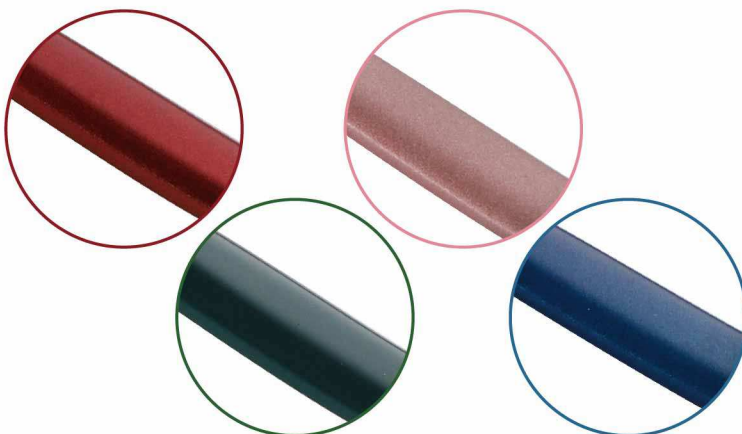

NO. SM306-P-H5

SM306DK-P-H5/SM306DF-P-H5/SM306DS-P-H5
SM306IS-P-H5/SM306TF-P-H5/SM306TS-P-H5
SM306CFS-P-H5

NO. SM306-JP-H4

SM306DK-JP-H4/SM306DF-JP-H4/SM306DS-JP-H4
SM306IS-JP-H4/SM306TF-JP-H4/SM306TS-JP-H4
SM306CFS-JP-H4

NO. SM306-MP-H6

SM306DK-MP-H6/SM306DF-MP-H6/SM306DS-MP-H6
SM306IS-MP-H6/SM306TF-MP-H6/SM306TS-MP-H6
SM306CFS-MP-H6

Dinner Knife
NO. SM306DK-MP-H6
Length: 222.0mm
Thickness: 6.0mm

Dinner Fork
NO. SM306DF-MP-H6
Length: 212.0mm
Thickness: 4.0mm

Dinner Spoon
NO. SM306DS-MP-H6
Length: 210.0mm
Thickness: 4.0mm

Ice Spoon
NO. SM306IS-MP-H6
Length: 205.0mm
Thickness: 3.0mm

Tea Fork
NO. SM306TF-MP-H6
Length: 143.0mm
Thickness: 3.0mm

Tea Spoon
NO. SM306TS-MP-H6
Length: 143.0mm
Thickness: 3.0mm

Coffee Spoon
NO. SM306CFS-MP-H6
Length: 120.0mm
Thickness: 3.0mm