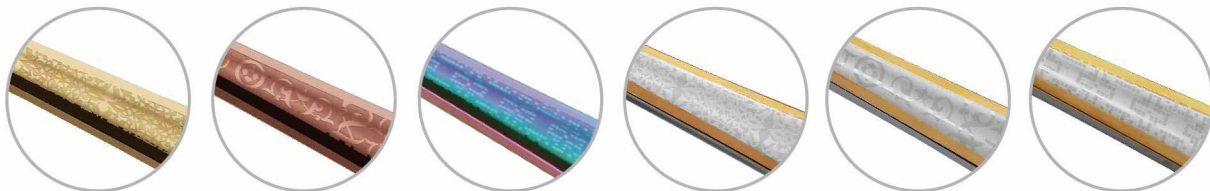

SM310CFS-JL-H1/SM310TS-JL-H1/SM310CF-JL-H1
SM310FK-JL-H1/SM310DS-JL-H1/SM310DF-JL-H1
SM310DK-JL-H1

SM310CFS-ML-H2/SM310TS-ML-H2/SM310FK-ML-H2
SM310DS-ML-H2/SM310DF-ML-H2/SM310DK-ML-H2

SM310CFS-CL-H3/SM310TS-CL-H3/SM310CF-CL-H3
SM310FK--CL-H3/SM310DS-CL-H3/SM310DF-CL-H3
SM310DK--CL-H3

SM310CFS-L-H1/SM310TS-L-H1/SM310CF-L-H1
SM310FK-L-H1/SM310DS-L-H1/SM310DF-L-H1
SM310DK-L-H1

Coffee Spoon
NO. SM310CFS-JL-H1
Length: 118.0mm
Thickness: 2.0mm

Tea Spoon
NO. SM310TS-JL-H1
Length: 148.0mm
Thickness: 2.0mm

Cake Fork
NO. SM310CF-JL-H1
Length: 150.0mm
Thickness: 2.0mm

Fruit Knife
NO. SM310FK-JL-H1
Length: 171.0mm
Thickness: 4.4mm

Dinner Spoon
NO. SM310DS-JL-H1
Length: 204.0mm
Thickness: 2.8mm

Dinner Fork
NO. SM310DF-JL-H1
Length: 208.0mm
Thickness: 2.8mm

Dinner Knife
NO. SM310DK-JL-H1
Length: 228.0mm
Thickness: 5.3mm