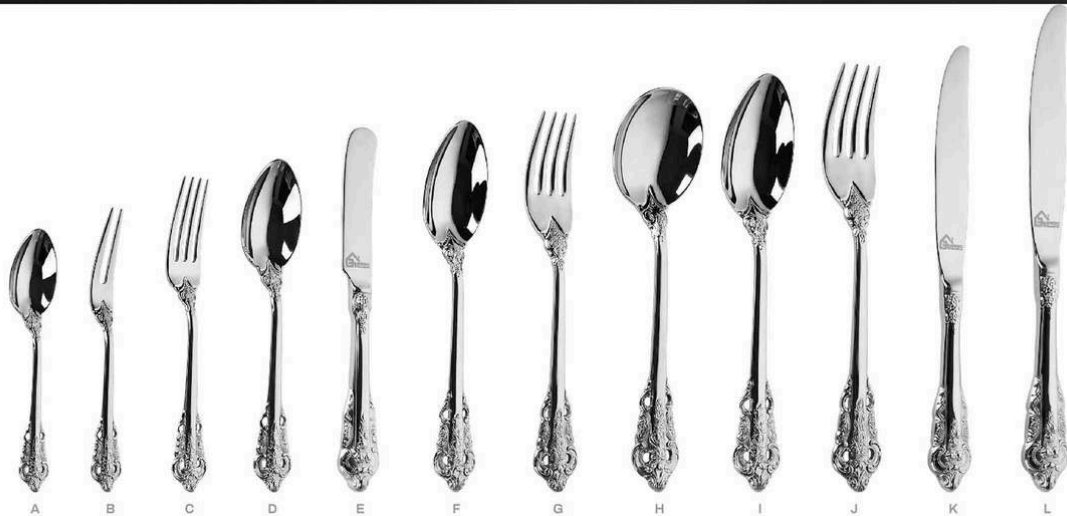

CUTLERY

18/8 STAINLESS STEEL

GARBO Flatware 

NO.:SM427 

Item	Type	Length mm	Thickness mm	Item	Type	Length mm	Thickness mm		
A	SM427CFS	Coffee Spoon	121	8	K	SM427SK	Steak Knife	238	12.5
B	SM427TS	Tea Spoon	146	9	L	SM427DK	Dinner Knife	238	12.5
C	SM427TS-1	Tea Spoon1	165	9.5	M	SM427DEK	Dessert Knife	212	11
D	SM427DES	Dessert Spoon	182	11.5	N	SM427FSK	Fish Knife	209	11
E	SM427SPS	Soup Spoon	198	12.5	O	SM427BK	Butter Knife	180	11
F	SM427DS	Dinner Spoon	208	12.5	P	SM427FK	Fruit Knife	193	11
G	SM427SVS	Serving Spoon	218	13	Q	SM427DF	Dinner Fork	208	12.5
H	SM427SVS-1	Serving Spoon	218	13	R	SM427DEF	Dessert Fork	186	11.5
I	SM427SLF	Salad Fork	217	13	S	SM427TF-1	Tea Fork	161	9.5
J	SM427GL	Gravy Ladle	197	13	T	SM427TF	Tea Fork	146	9

GARBO Flatware

CUTLERY

18/8 STAINLESS STEEL

NO.:SM084 

Item	Type	Length mm	Thickness mm	
A	SM084SK	Steak Knife	245	8
B	SM084DK	Dinner Knife	245	8
C	SM084DEK	Dessert Knife	210	8
D	SM084FSK	Fish Knife	205	3.5
E	SM084FSF	Fish Fork	185	3.5
F	SM084DF	Dinner Fork	205	4
G	SM084DEF	Dessert Fork	185	3.5
H	SM084DS	Dinner Spoon	200	4
I	SM084DES	Dessert Spoon	185	3.5
J	SM084SPS	Soup Spoon	175	3.5
K	SM084CF	Cake Fork	145	3
L	SM084TS	Tea Spoon	140	3
M	SM084CFS	Coffee Spoon	112	2.5

CUTLERY

18/8 STAINLESS STEEL

GARBO Flatware 

Advanced polishing technology makes the cutlery set have high-grade modern metallic texture and look like luxury restaurant or hotel silverware. It features a style of royal palace.

NO.:SM082

Item	Type	Length mm	Thickness mm	
A	SM082CFS	Coffee Spoon	130	2.5
B	SM082FF	Fruit Fork	135	2.5
C	SM082CF	Cake Fork	150	3
D	SM082TS	Tea Spoon	160	3
E	SM082BK	Butter Knife	173	11
F	SM082DES	Dessert Spoon	180	3.5
G	SM082DEF	Dessert Fork	180	3.5
H	SM082SPS	Soup Spoon	190	3.5
I	SM082DS	Dinner Spoon	200	4
J	SM082DF	Dinner Fork	205	4
K	SM082DEK	Dessert Knife	210	12
L	SM082DK	Dinner Knife	238	13