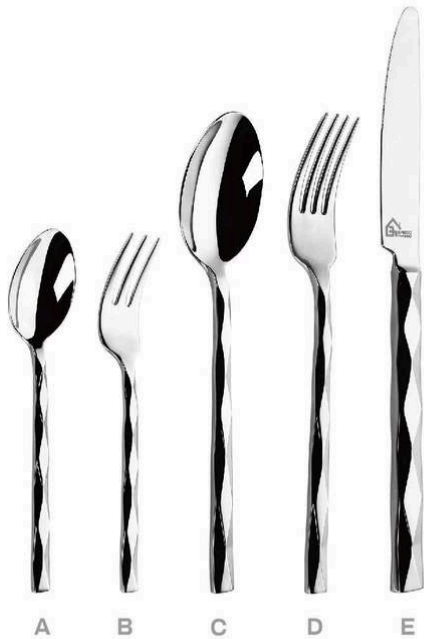

SM416-Y1

Item	Type	Length mm	Thickness mm
A SM416TS-Y1	Tea Spoon	143	3.5
B SM416TF-Y1	Tea Fork	150	3.5
C SM416DS-Y1	Dinner Spoon	207	4.5
D SM416DF-Y1	Dinner Fork	209	4.5
E SM416DK-Y1	Dinner Knife	231	7

18/8 or 18/0 STAINLESS STEEL