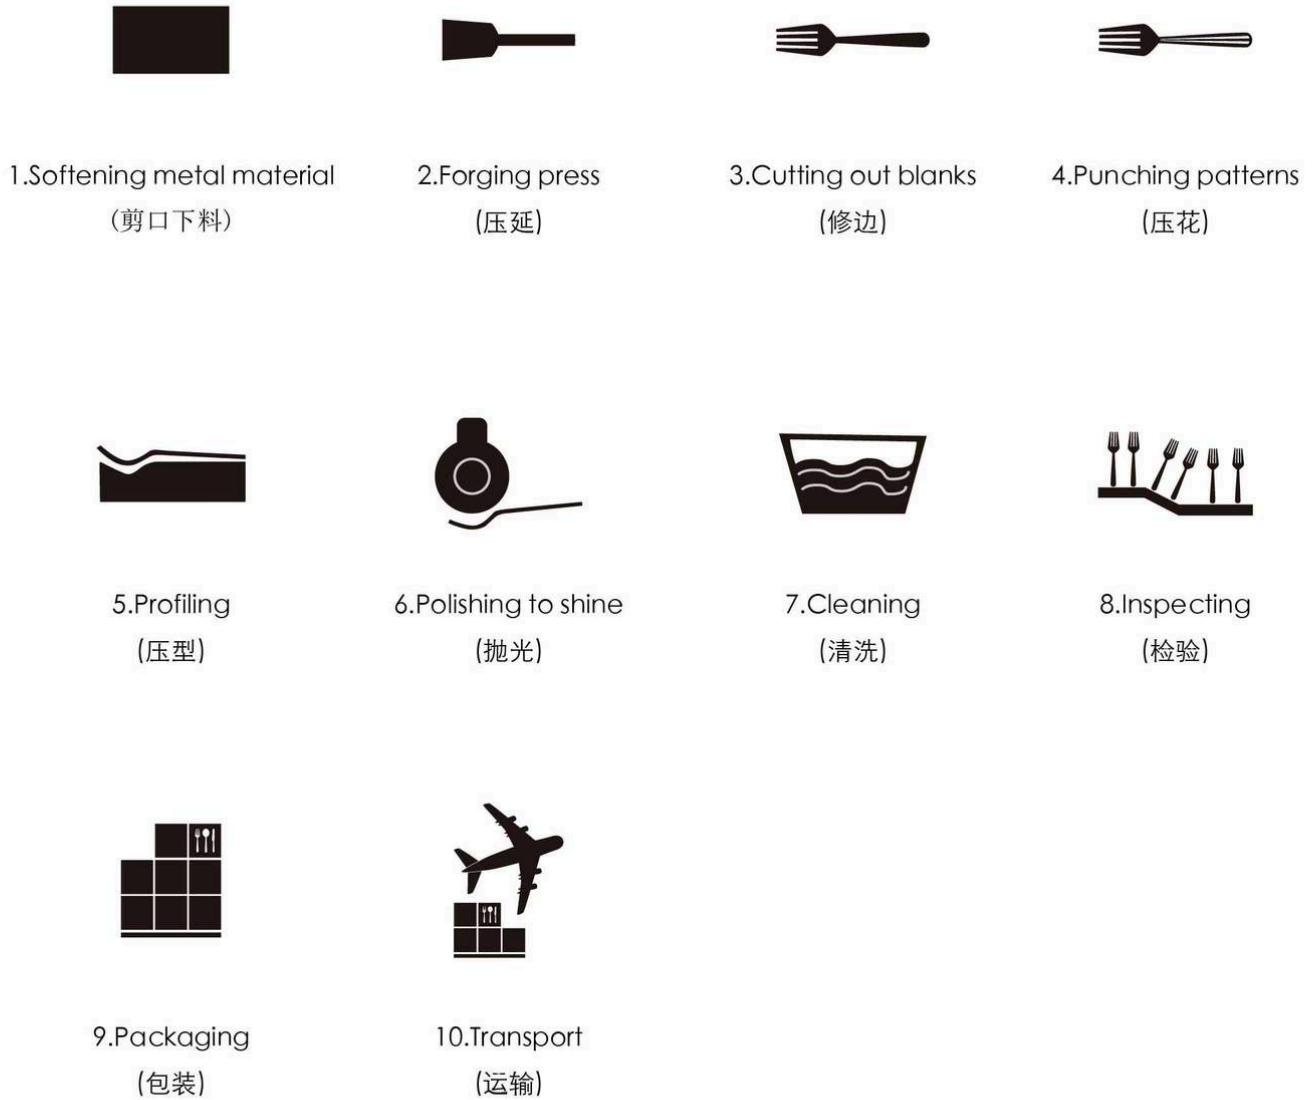

Garbo⁺

2026-2027

Cutlery

Collections

Garbo plus | Premium quality

Stainless Steel Flatware Process Flow Chart:

In order to ensure product quality, each piece of flatware must be carefully forged through dozens of processes.

A brief summary is 25 processes. In actual operation, cleaning runs through the entire process, 4 times of grinding and 3 times of polishing, 2 times of quality inspection and so on.

A product has to go through at least 31 processes.